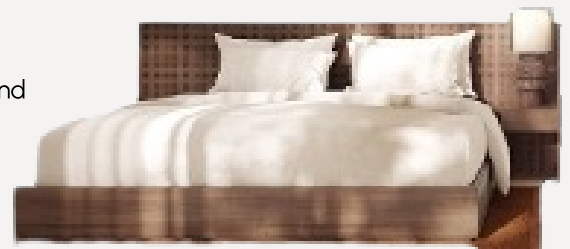

7. BED x 3

Walnut-finish bed with extended headboard and built-in lighting.

* Excluding mattress