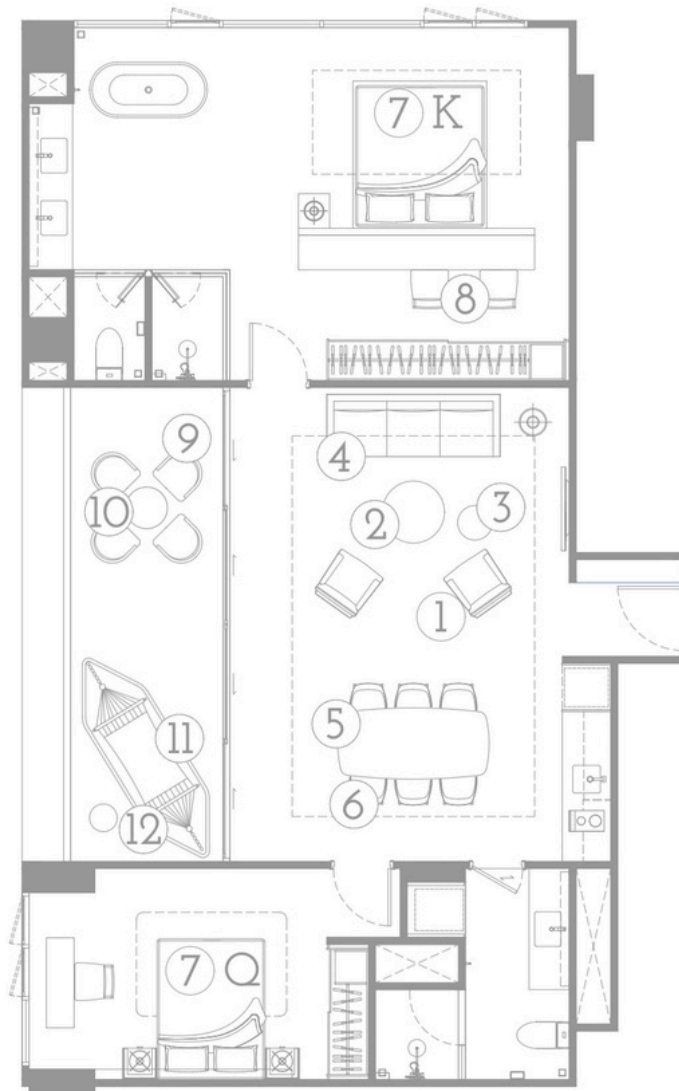

10. OUTDOOR HAMMOCK x 1

Handwoven cotton rope with soft curve and natural hang

11. OUTDOOR SIDE TABLE x 1

Solid wood with natural grain and organic shape.

B2

2 BEDROOM

PACKAGE 628,000 THB

117 SQ.M.