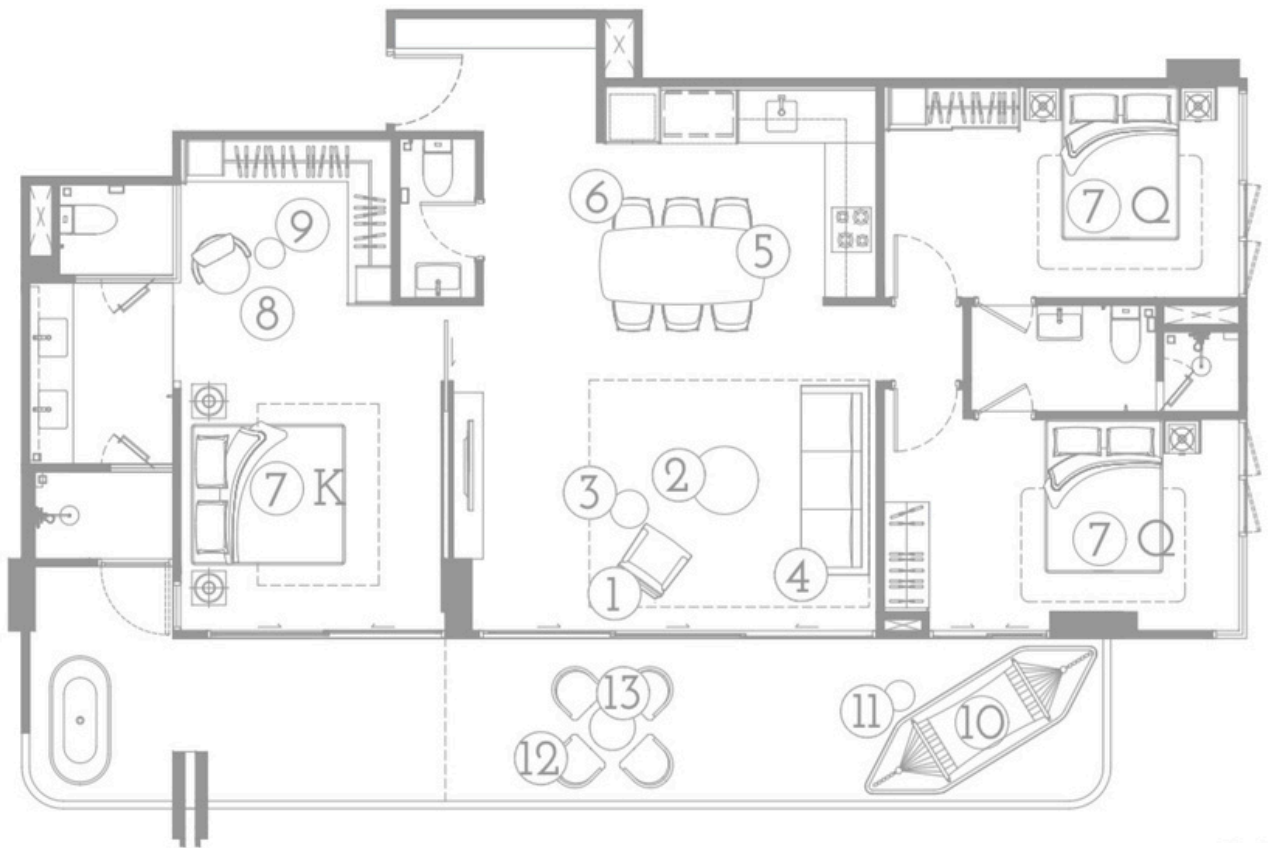

Handwoven cotton rope with soft curve and natural hang

13. OUTDOOR SIDE TABLE x 1

Solid wood with natural grain and organic shape.

C2

3 BEDROOM

PACKAGE 689,500 THB

145 SQ.M.

1. LOUNGE CHAIR x 1