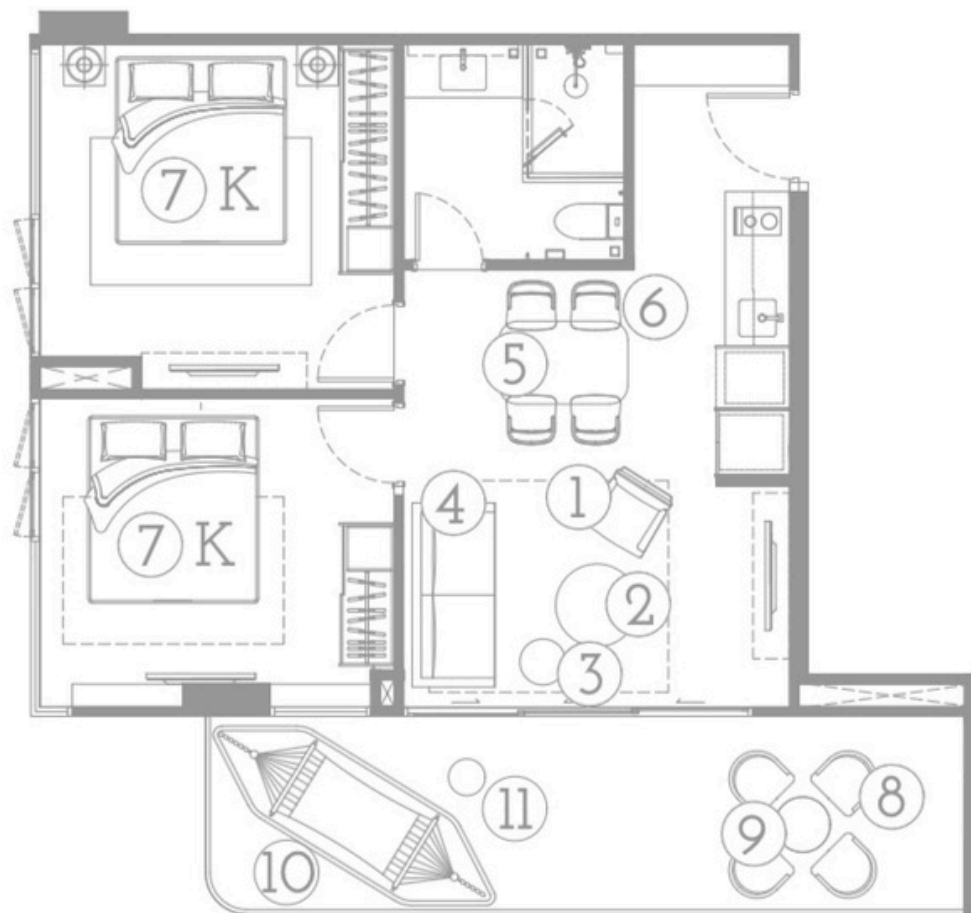

A2

1 BEDROOM

PACKAGE 400,000 THB

70 SQ.M.

1. LOUNGE CHAIR x 1

Polyester cord with Cavalry Plaza fabric, 61 cm wide.

2. COFFEE TABLE x 1

Travertine top with solid walnut base.

3. SIDE TABLE x 1 & 4. SOFA x 1

Blue fabric sofa, paired with a solid wood side table featuring a sculptural leg design.

5. DINING TABLE x 1

Dining table in solid wood with cane webbing under a tempered glass top.

6. DINING CHAIR x 4

Curved backrest with black upholstery and bold wooden frame.

7. BED x 1

Walnut-finish bed with extended headboard and built-in lighting.

* Excluding mattress

8. OUTDOOR CHAIR x 2

Rope-woven seat and back on a solid wood frame — light, airy, and durable.

9. OUTDOOR TABLE x 1

Round marble-look top with a sleek black metal base — compact and weather-friendly.

B1 2 BEDROOM

PACKAGE 456,000 THB

77 SQ.M.

1. LOUNGE CHAIR x 1

Polyester cord with Cavalry Plaza fabric, 61 cm wide.