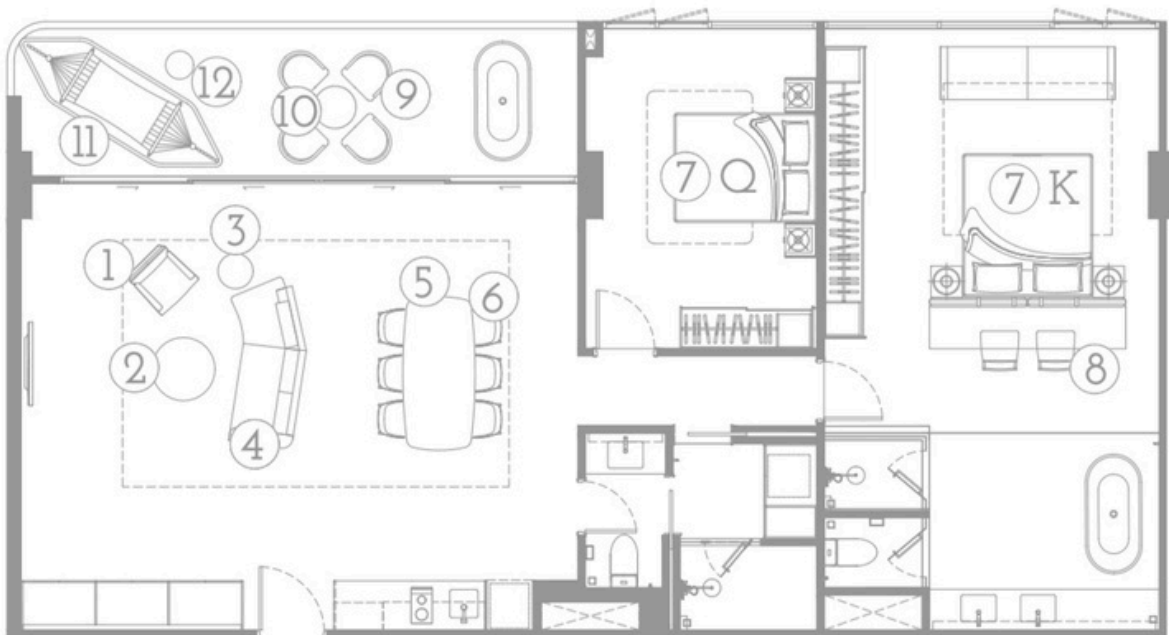

B3

2 BEDROOM

PACKAGE 628,000 THB

139 SQ.M.

1. LOUNGE CHAIR x 1

Polyester cord with Cavalry Plaza fabric, 61 cm wide.

2. COFFEE TABLE x 1

Travertine top with solid walnut base.