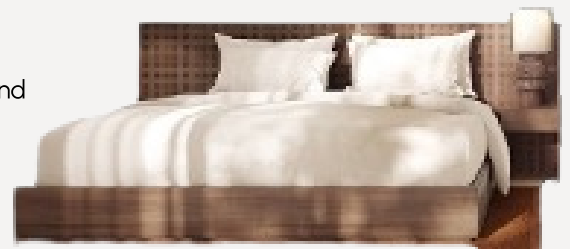

8. BED x 3

Walnut-finish bed with extended headboard and built-in lighting.

* Excluding mattress