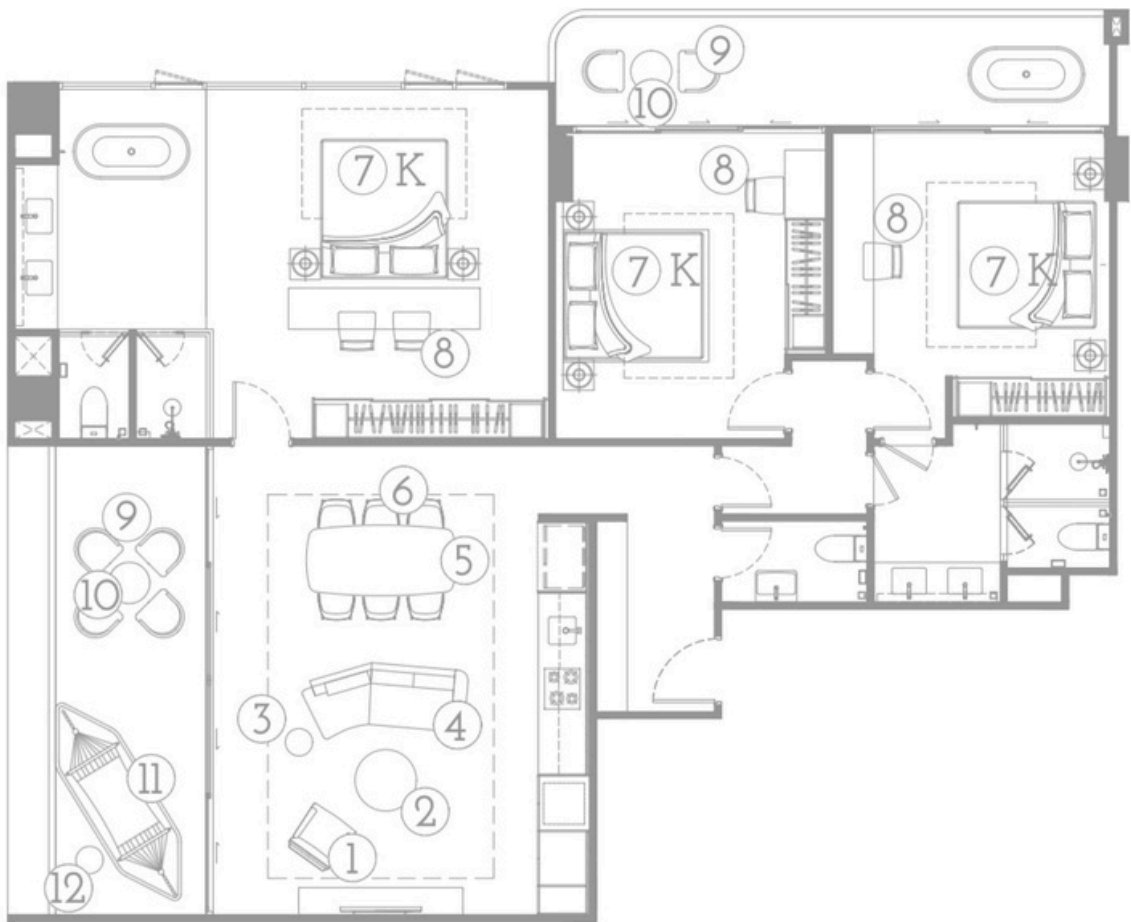

13. OUTDOOR TABLE x 1

Round marble-look top with a sleek black metal base — compact and weather-friendly.

D1

3 BEDROOM

PACKAGE 812,000 THB

165 SQ.M.

1. LOUNGE CHAIR x 1

Polyester cord with Cavalry Plaza fabric, 61 cm wide.